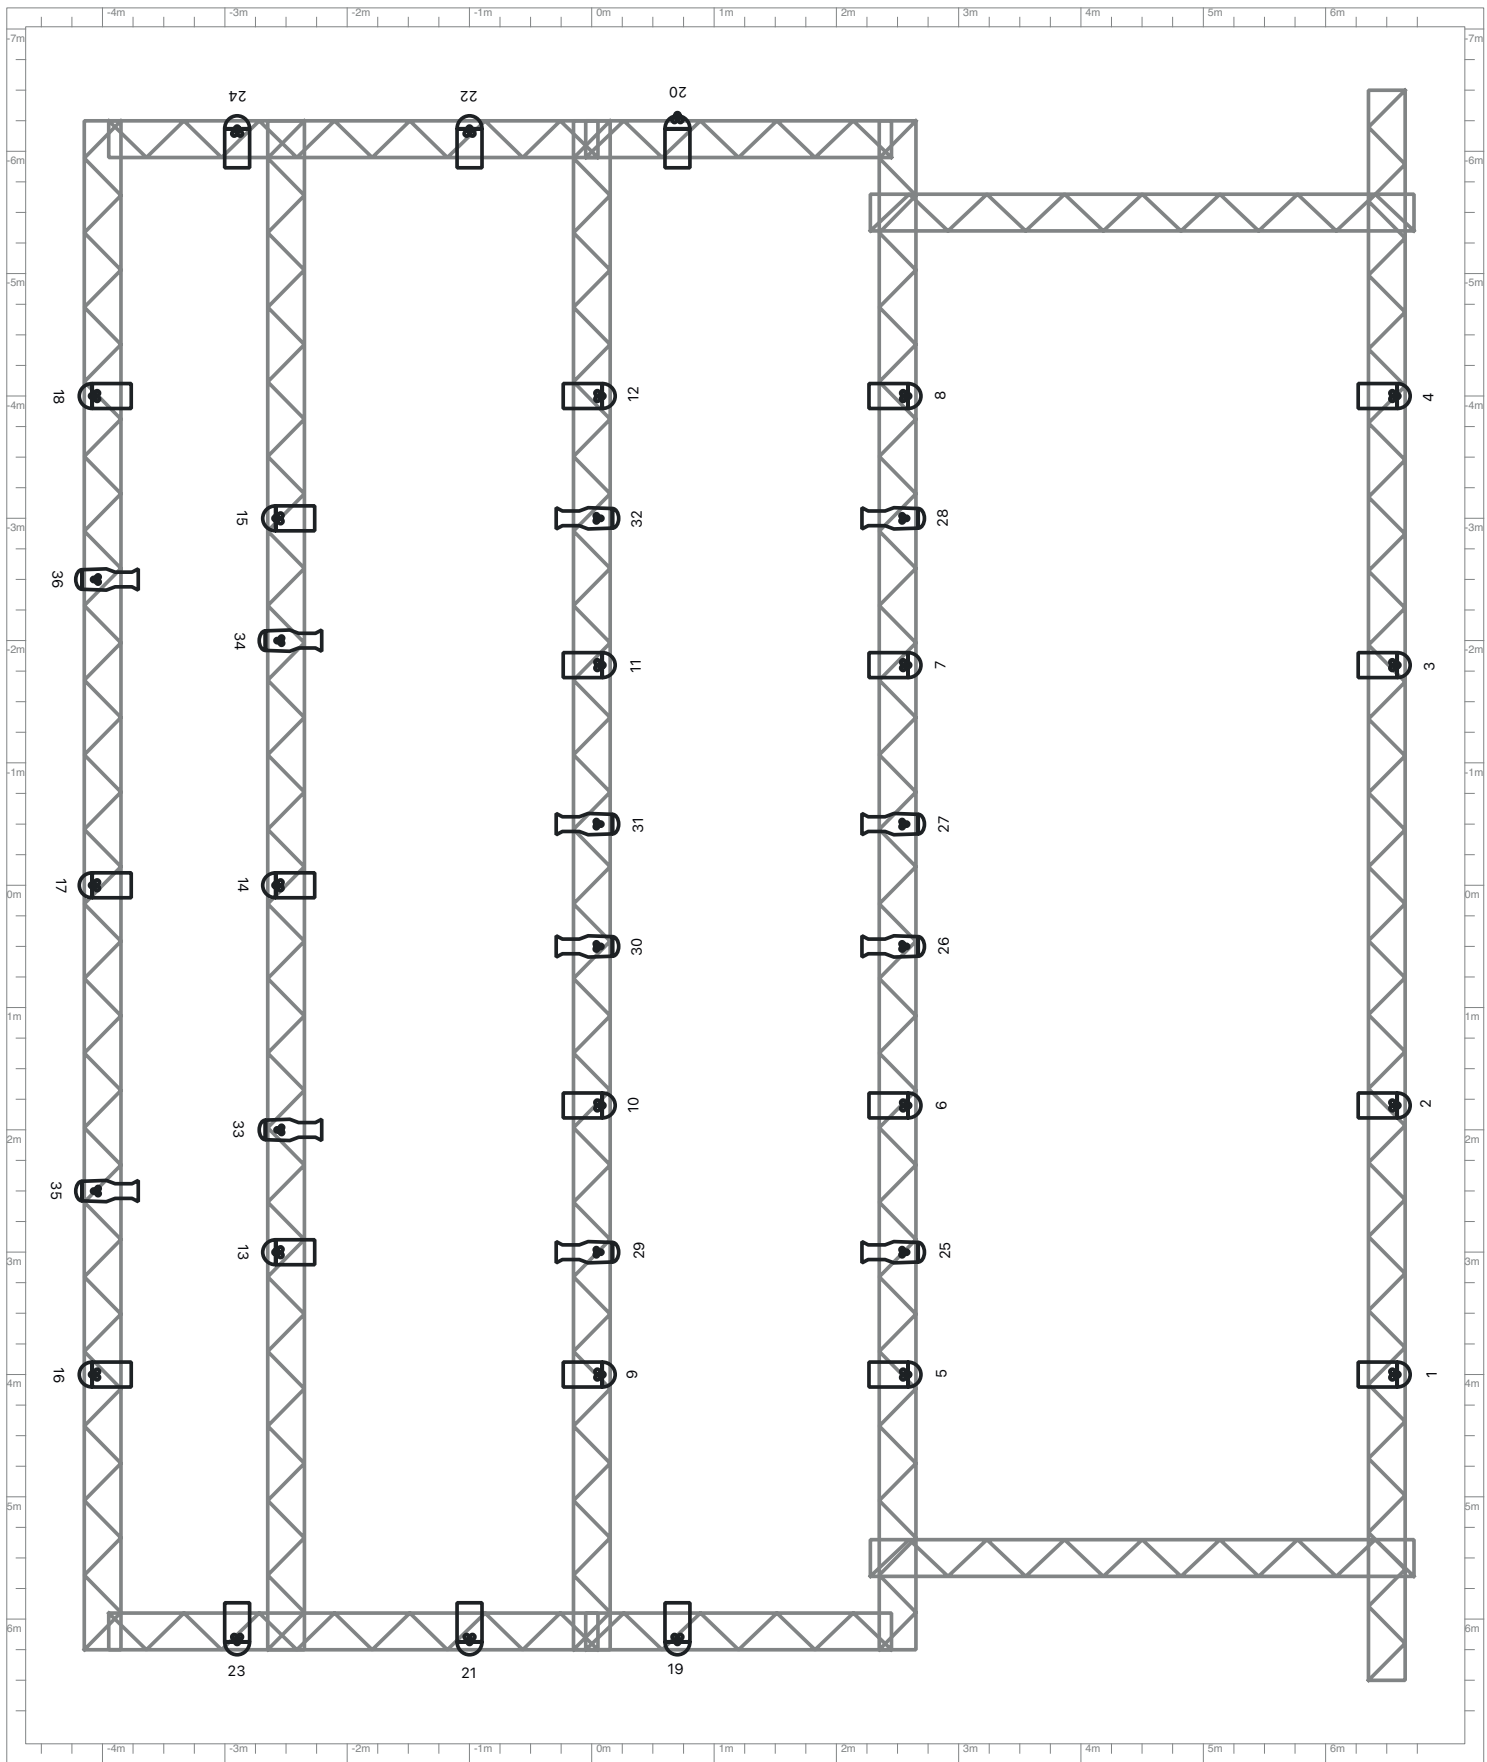

Studio_2022_v1 : Flown Plot Heads