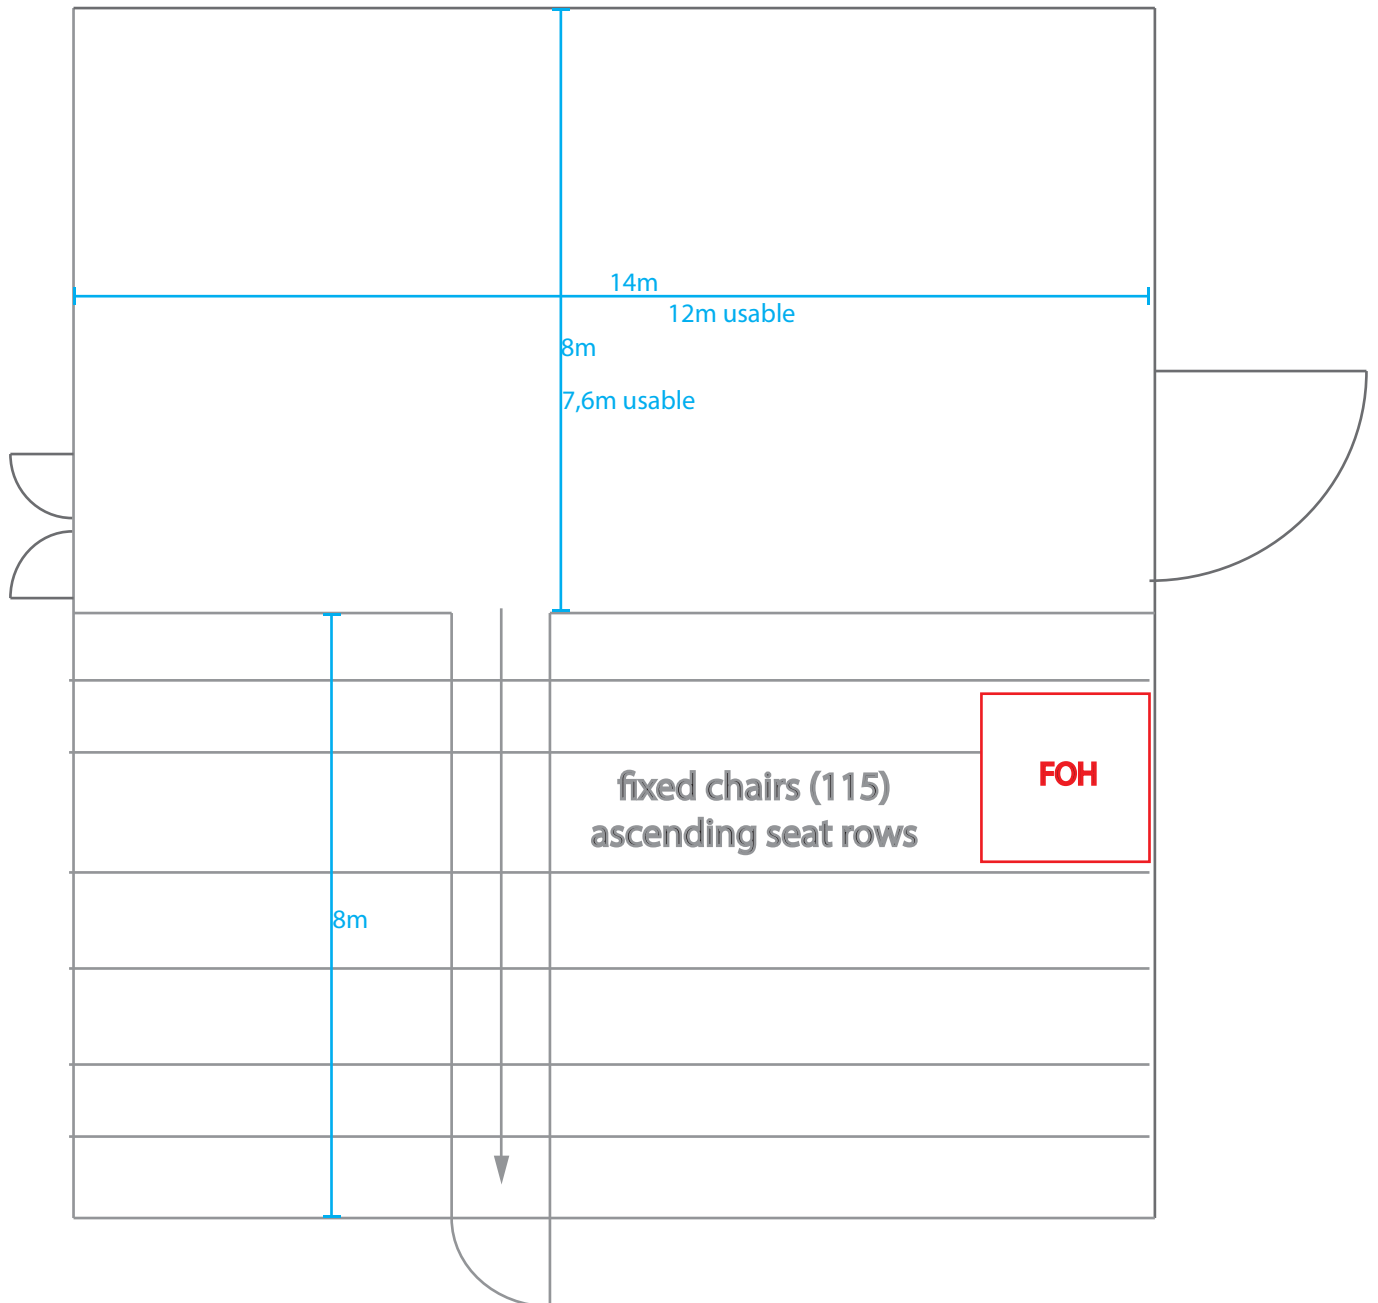

# Room

## Monitoring:

2x Meyer Sound UPJ-1P (Flown)

## FOH:

Midas M32R  
(16x mic/line inputs 8x analog outputs)

1x Stage Box Midas DL32  
(32x Mic-/ Line Inputs)  
(16x Analog Line Outputs)  
(2x AES Outputs)