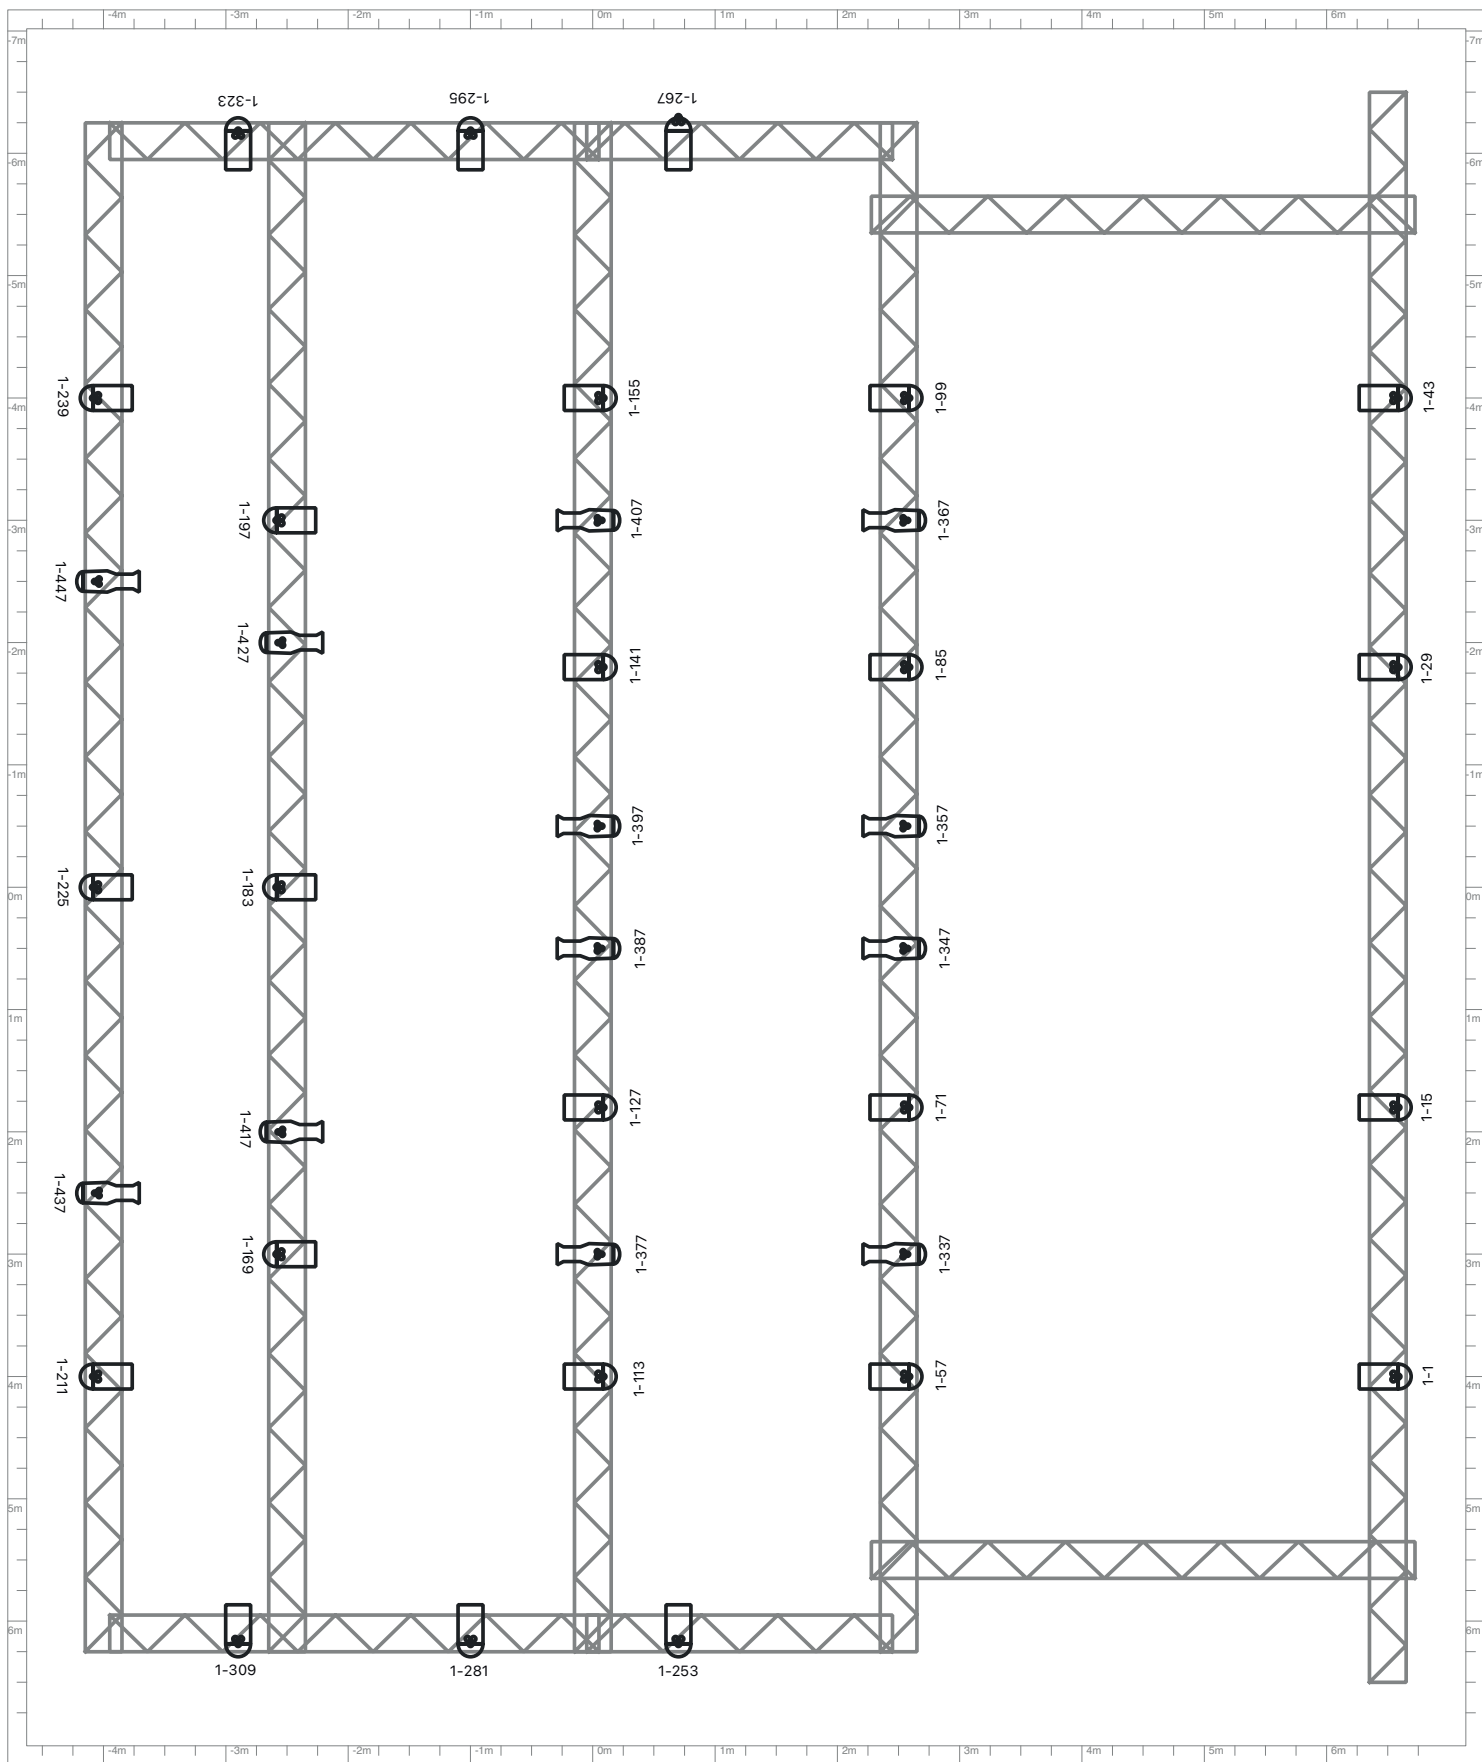

Studio_2022_v1 : Flown Plot DMX