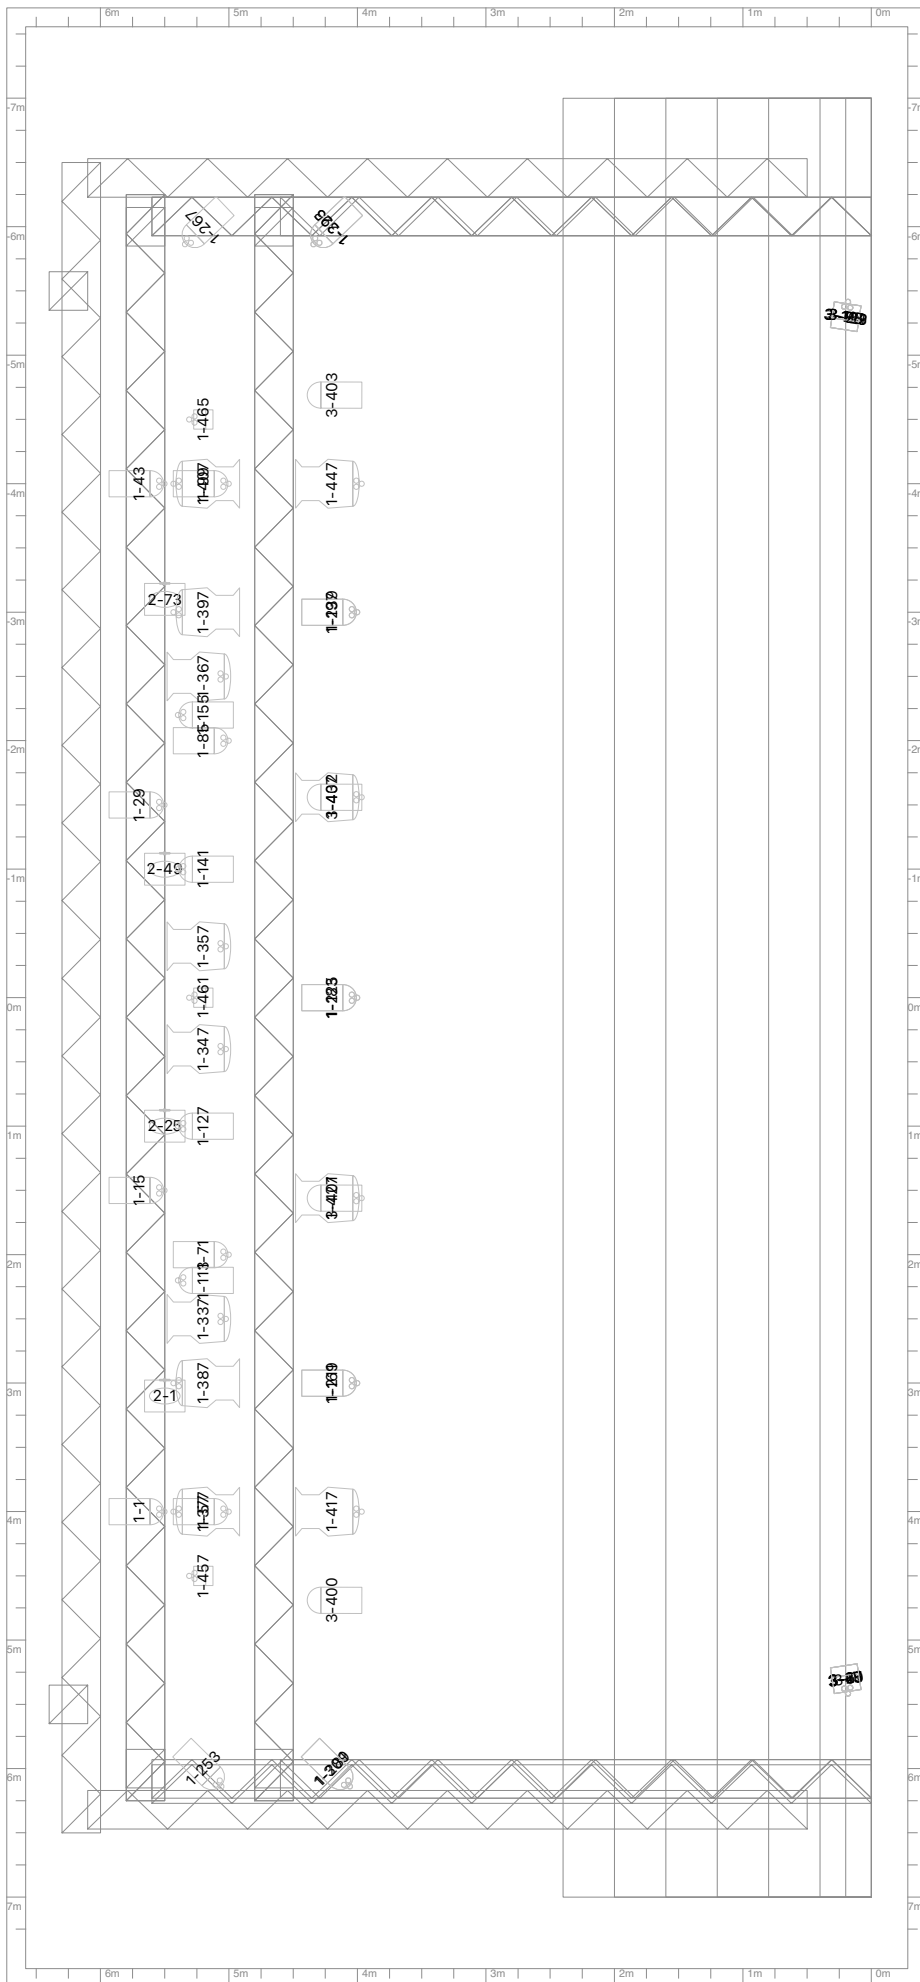

Roxy Technik „Studio“

PA System:

3x Martin Audio XD-12 (L - C - R / Flown)
2x Martin Audio SXC115 Subwoofer (L - R Floor)
1x Martin Audio IK81 System controller

Monitoring:

2x Meyer Sound UPJ-1P (Flown)

FOH:

Studio Start : Flown Plot Heads

Studio Start : Floor Plot Heads

Studio Start : Front Plot Heads

Studio Start : Flown Plot DMX

Studio Start : Floor Plot DMX

Studio Start : Front Plot DMX

Studio Start : Rigging Plan

Studio Start : Rigging Side Elevation