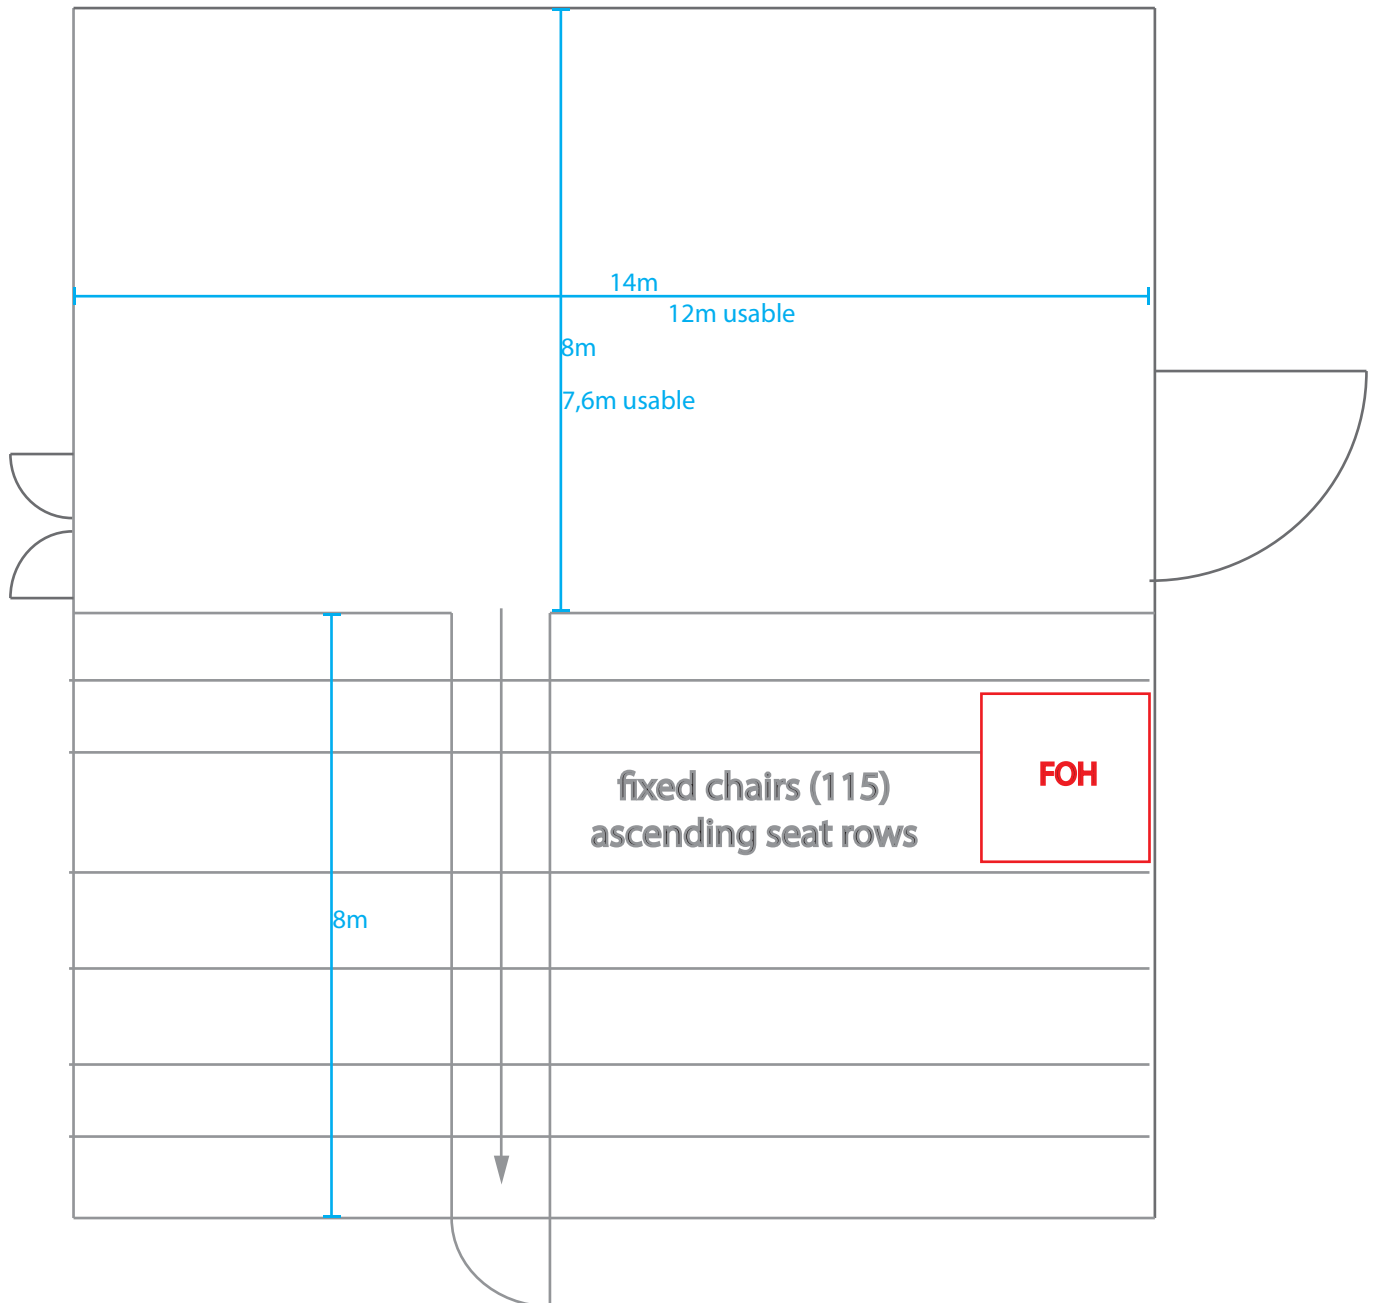

Room

Name + Mode	DMX Adress	Head No.
Chauvet Pro OvaF415FC 14chRSV2	1-001	1
Chauvet Pro OvaF415FC 14chRSV2	1-015	2
Chauvet Pro OvaF415FC 14chRSV2	1-029	3
Chauvet Pro OvaF415FC 14chRSV2	1-043	4
Chauvet Pro OvaF415FC 14chRSV2	1-057	5
Chauvet Pro OvaF415FC 14chRSV2	1-071	6
Chauvet Pro OvaF415FC 14chRSV2	1-085	7
Chauvet Pro OvaF415FC 14chRSV2	1-099	8
Chauvet Pro OvaF415FC 14chRSV2	1-113	9
Chauvet Pro OvaF415FC 14chRSV2	1-127	10
Chauvet Pro OvaF415FC 14chRSV2	1-141	11
Chauvet Pro OvaF415FC 14chRSV2	1-155	12
Chauvet Pro OvaF415FC 14chRSV2	1-169	13
Chauvet Pro OvaF415FC 14chRSV2	1-183	14
Chauvet Pro OvaF415FC 14chRSV2	1-197	15
Chauvet Pro OvaF415FC 14chRSV2	1-211	16
Chauvet Pro OvaF415FC 14chRSV2	1-225	17
Chauvet Pro OvaF415FC 14chRSV2	1-239	18
Chauvet Pro OvaF415FC 14chRSV2	1-253	19
Chauvet Pro OvaF415FC 14chRSV2	1-267	20
Chauvet Pro OvaF415FC 14chRSV2	1-281	21
Chauvet Pro OvaF415FC 14chRSV2	1-295	22
Chauvet Pro OvaF415FC 14chRSV2	1-309	23
Chauvet Pro OvaF415FC 14chRSV2	1-323	24
Chauvet Pro OvaE910FC 10chRSv2	1-337	101
Chauvet Pro OvaE910FC 10chRSv2	1-347	102
Chauvet Pro OvaE910FC 10chRSv2	1-357	103
Chauvet Pro OvaE910FC 10chRSv2	1-367	104
Chauvet Pro OvaE910FC 10chRSv2	1-377	105
Chauvet Pro OvaE910FC 10chRSv2	1-387	106
Chauvet Pro OvaE910FC 10chRSv2	1-397	107
Chauvet Pro OvaE910FC 10chRSv2	1-407	108
Chauvet Pro OvaE910FC 10chRSv2	1-417	109
Chauvet Pro OvaE910FC 10chRSv2	1-427	110
Chauvet Pro OvaE910FC 10chRSv2	1-437	111
Chauvet Pro OvaE910FC 10chRSv2	1-447	112
Chauvet Pro Colorado2SOLO Tour	3-001	201
Chauvet Pro Colorado2SOLO Tour	3-013	202
Chauvet Pro Colorado2SOLO Tour	3-025	203
Chauvet Pro Colorado2SOLO Tour	3-037	204
Chauvet Pro Colorado2SOLO Tour	3-049	205
Chauvet Pro Colorado2SOLO Tour	3-061	206
Chauvet Pro Colorado2SOLO Tour	3-073	207
Chauvet Pro Colorado2SOLO Tour	3-085	208
Chauvet Pro Colorado2SOLO Tour	3-097	209
Chauvet Pro Colorado2SOLO Tour	3-109	210
Chauvet Pro Colorado2SOLO Tour	3-121	211
Chauvet Pro Colorado2SOLO Tour	3-133	212
Generic Dimmer	3-400	301
Generic Dimmer	3-401	302
Generic Dimmer	3-402	303
Generic Dimmer	3-403	304
Generic Dimmer	3-404	305
Generic Dimmer	3-405	306
Generic Dimmer	3-406	307
Generic Dimmer	3-407	308
Generic Dimmer	3-408	309
Generic Dimmer	3-409	310
Generic Dimmer	3-410	311
Generic Dimmer	3-411	312
Chauvet DJ EveP-140VW 4ch	1-457	501
Chauvet DJ EveP-140VW 4ch	1-461	502
Chauvet DJ EveP-140VW 4ch	1-465	503
JB Lighting Sparx 7 Mode3	2-001	701
JB Lighting Sparx 7 Mode3	2-025	702
JB Lighting Sparx 7 Mode3	2-049	703
JB Lighting Sparx 7 Mode3	2-073	704